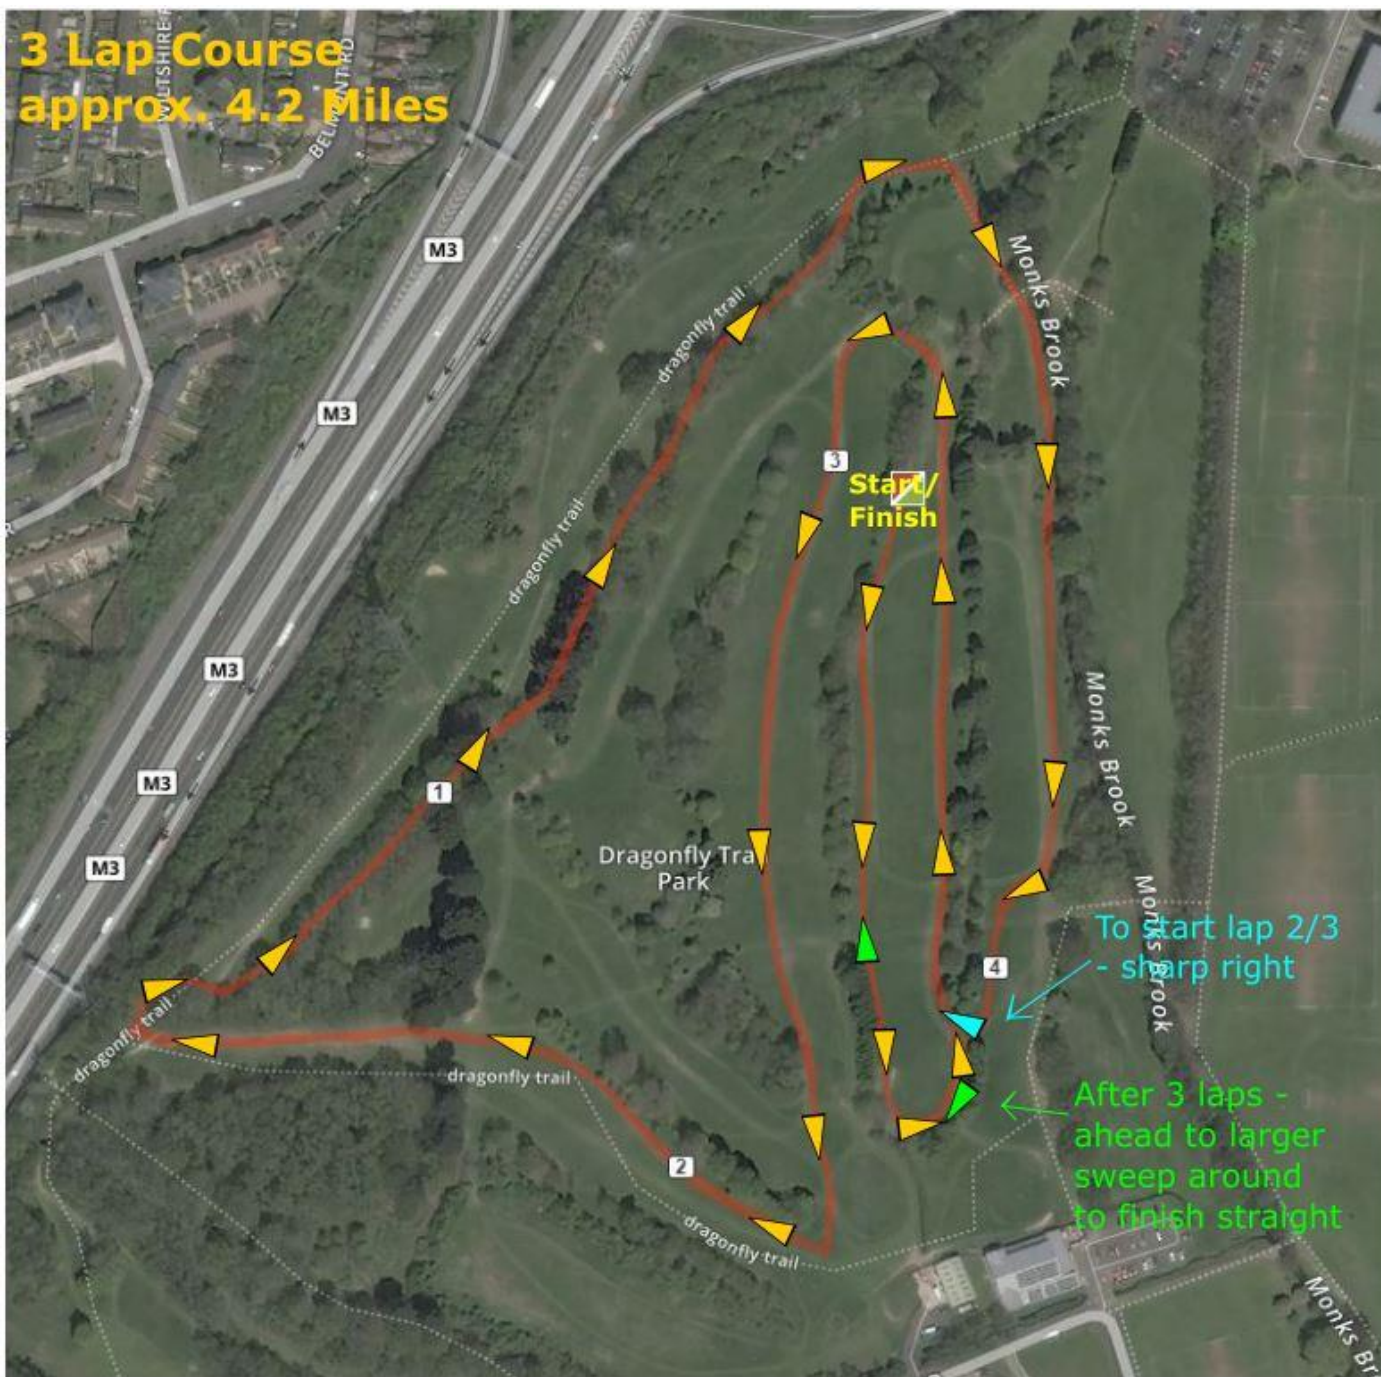

CC6 Race 1 Route 2018

Zoom of route switch point

Start

Lap 2/3

Finish